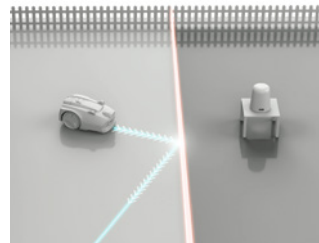

Flower meadow in the garden
A flower meadow in the garden is just beginning to grow and is attracting the first insects. Now is the wrong time for the robot lawn mower to pass through.