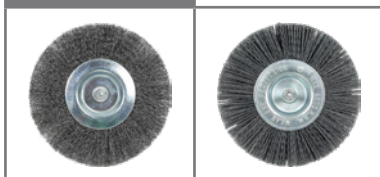

CORDLESS GROUT CLEANER

GE-CC 18/110 Li E

PXC battery voltage	18 V
Diameter of brush	110 mm
Product weight	2.3 kg (excl. battery)
Number of batteries / chargers included in the scope of delivery	0 pcs / 0 pcs
Incl. steel brush (15 mm wide)	•
Incl. nylon brush (10 mm wide)	•
Article number	3424070

1x 18 V

Max. operating time per battery charge in idle mode - depending on the selected speed

2.0 Ah	2.5 Ah	3.0 Ah	4.0 Ah	5.2 Ah	6.0 Ah	8.0 Ah
55-70 min	70-85 min	80-110 min	110-140 min	140-165 min	165-220 min	220-280 min

Matching accessories

Spare Brush Steel (15 mm)	3424140
Spare Brush Nylon (10 mm)	3424145
Spare Brush Set (steel 10 mm/ nylon 6 mm)	3424150