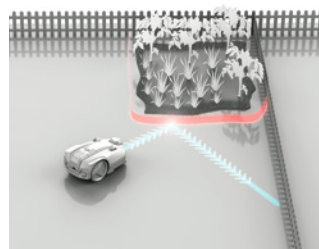

Many separate areas, bottlenecks and recesses

* The lawn area needs to be checked for suitable lawn boundaries

Made possible by a virtual fence – thanks to magnetic band accessory

Lay the supplied magnetic band in the garden and it will act like a virtual fence. The magnet sensors installed in the FREELEXO CAM detect the magnetic band and turn away at its limits. In this way you can create off-limit areas at short notice.

Newly planted tree
tree has been newly planted in the lawn area and is still sensitive. To protect it from collisions with the robot lawn mower you can use the virtual fence.

Lawn edges made better
Lawn edges that are poorly defined or hard to recognise by the robot lawn mower can be upgraded by the magnetic band for optimum demarcation of the mowing area in the garden.