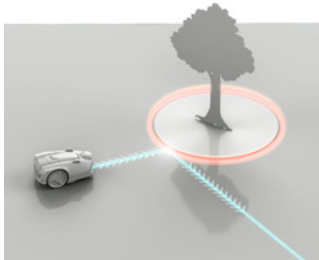

Many separate areas, bottlenecks and recesses

* The lawn area needs to be checked for suitable lawn boundaries

Made possible by a virtual fence – thanks to magnetic band accessory

Lay the supplied magnetic band in the garden and it will act like a virtual fence. The magnet sensors installed in the FREELEXO CAM detect the magnetic band and turn away at its limits. In this way you can create off-limit areas at short notice.

Newly planted tree
tree has been newly planted in the lawn area and is still sensitive. To protect it from collisions with the robot lawn mower you can use the virtual fence.

Lawn edges made better
Lawn edges that are poorly defined or hard to recognise by the robot lawn mower can be upgraded by the magnetic band for optimum demarcation of the mowing area in the garden.