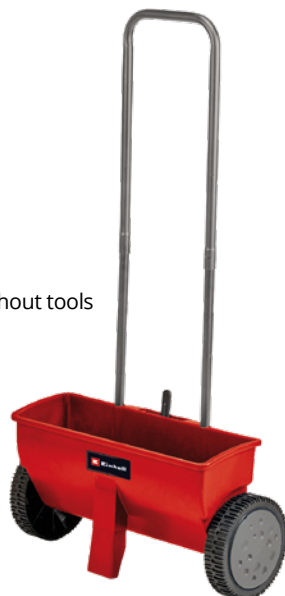

- Can be filled with sand and water

GARDEN ROLLER

GC-GR 57

Working width	57 cm
Roller diameter	32 cm
Filling quantity	46 l
Housing material	Coated metal
Product weight	10.5 kg
Article number	3415302

- Double push-bar
- Spreading volume adjuster
- Corrosion-resistant roller
- Spring lock - device dismountable without tools