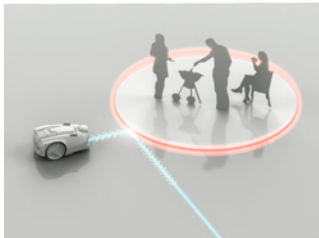

Many separate areas, bottlenecks and recesses

* The lawn area needs to be checked for suitable lawn boundaries

Made possible by a virtual fence – thanks to magnetic band accessory

Lay the supplied magnetic band in the garden and it will act like a virtual fence. The magnet sensors installed in the FREELEXO CAM detect the magnetic band and turn away at its limits. In this way you can create off-limit areas at short notice.