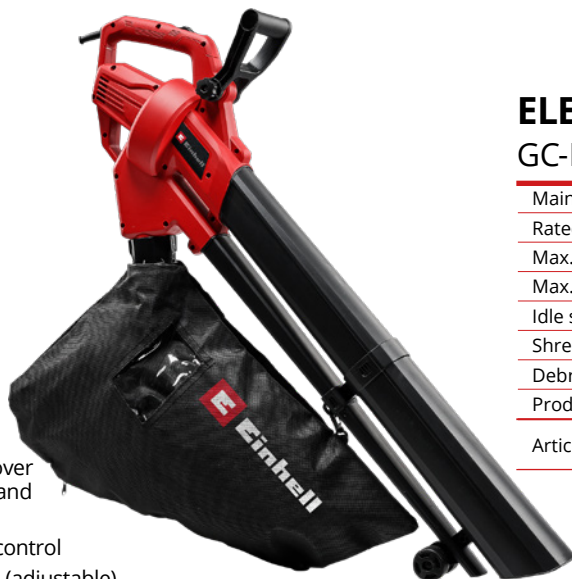

NEW

Autumn 2026

- Toolless change-over between suction and blowing function
- Electronic speed control
- Additional handle (adjustable)
- Guiding wheels
- Debris bag with window
- Carrying strap

ELECTRIC LEAF VACUUM