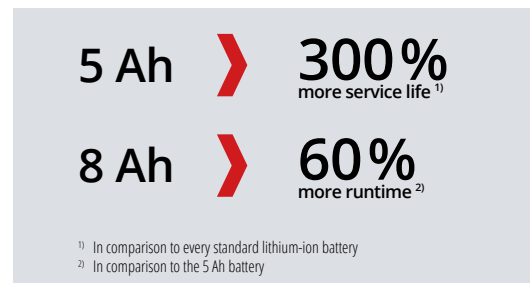

MULTI-AH

Thanks to MULTI-Ah Technology, switching over from a 5 Ah battery to a 8 Ah battery is really easy and can be done with just the push of a button. The 5 Ah battery has a 3x longer total service life and is suitable for lighter applications (e.g. cordless lamp or cordless screwdriver). The 8 Ah battery offers them maximum running time for more capacity-intensive applications (e.g. cordless lawn mower or cordless wet and dry vacuum cleaners).