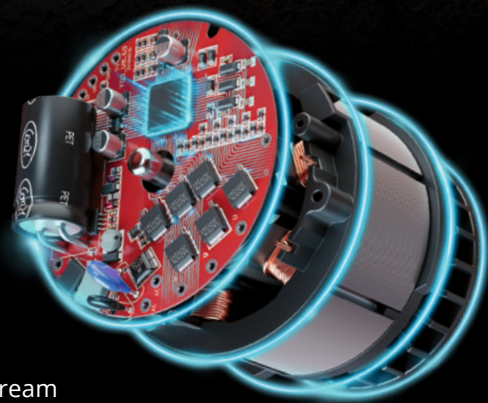

ENHANCED MOTOR PERFORMANCE AND MORE BATTERY POWER

The PROFESSIONAL tool range and brushless technology form the Dream Team for: More power. More reliability. More endurance.

Combined, they ensure that these powerful cordless tools exceed even the highest expectations.