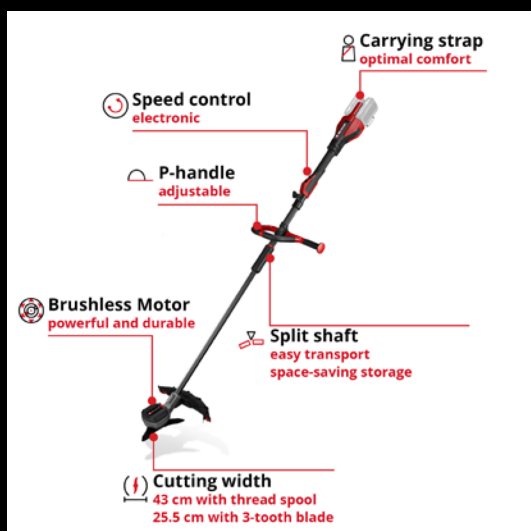

PROFESSIONAL CORDLESS SCYTHE GP-BC 36/430 Li P Brushless

PXC battery voltage	2x 18 V	
Cutting width (blade)	25.5 cm	
Cutting width (thread)	43 cm	
Thread diameter	2.0 mm	
Thread length	6 m	
Product weight	6.2 kg (excl. batteries)	
Number of batteries / chargers included in the scope of delivery	0 pcs / 0 pcs	
Double thread spool	•	
3-tooth blade	•	
Carrying strap	One-shoulder harness	
Article number	3411345	4 006825 679588

2x 18 V

Max. operating time per battery charge with blade in idle mode (dependent on the selected speed)

2.0 Ah	2.5 Ah	3.0 Ah	4.0 Ah	5.2 Ah	6.0 Ah	8.0 Ah
22-36 min	28-45 min	34-55 min	42-70 min	55-95 min	68-110 min	90-140 min

Max. operating time per battery charge with thread spool in idle mode (dependent on the selected speed)

14-22 min	18-28 min	22-34 min	28-45 min	36-60 min	45-68 min	60-86 min

Matching accessories

Spare double thread spool, thread Ø 2.0 mm	3405103	4 006825 679755

BRUSHLESS

Accessories incl.