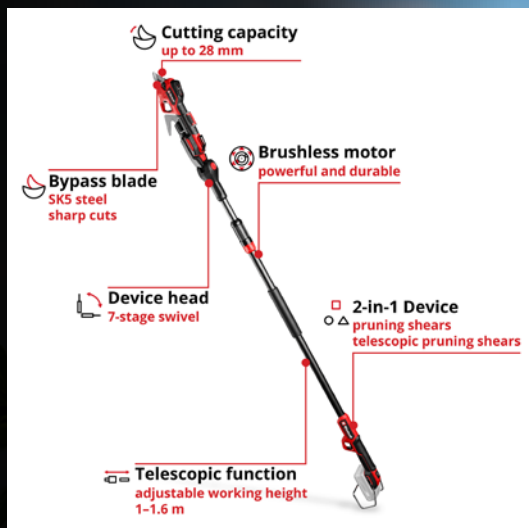

PROFESSIONAL CORDLESS PRUNING SHEARS GP-LS 18/28 Li T Brushless

PXC battery voltage	18 V	
Min. cutting capacity	14 mm	
Max. cutting capacity	28 mm	
Max. working height	3.8 m	
Product weight	1.9 kg (excl. battery)	
Number of batteries / chargers included in the scope of delivery	0 pcs / 0 pcs	
Article number	3408330	4 006825 679168

1x 18 V

Max. cuts per battery charge through round dry beech wood (ø 15 mm)

2.0 Ah	2.5 Ah	3.0 Ah	4.0 Ah	5.2 Ah	6.0 Ah	8.0 Ah
1450 pcs	1830 pcs	2175 pcs	2900 pcs	3860 pcs	4350 pcs	5800 pcs

BRUSHLESS