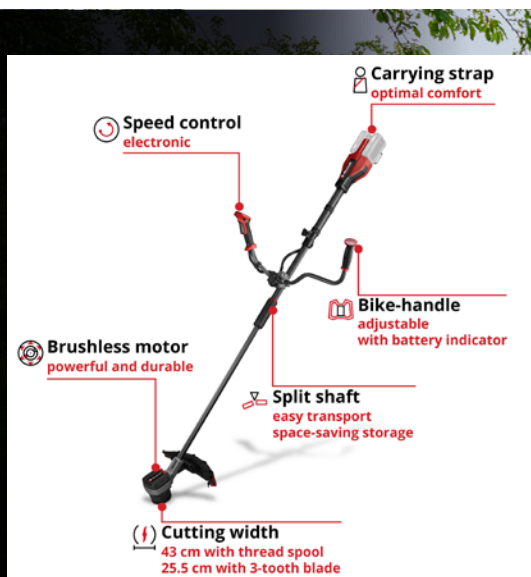

PROFESSIONAL CORDLESS SCYTHE GP-BC 36/430 Li Brushless

PXC battery voltage	2x 18 V	
Cutting width (blade)	25.5 cm	
Cutting width (thread)	43 cm	
Thread diameter	2.0 mm	
Thread length	6 m	
Product weight	6.8 kg (excl. batteries)	
Number of batteries / chargers included in the scope of delivery	0 pcs / 0 pcs	
Double thread spool	•	
3-tooth blade	•	
Carrying strap	Backpack carrying strap	
Article number	3411340	4 006825 679571

2x 18 V

Max. operating time per battery charge with blade in idle mode (dependent on the selected speed)

2.0 Ah	2.5 Ah	3.0 Ah	4.0 Ah	5.2 Ah	6.0 Ah	8.0 Ah
22-36 min	28-45 min	34-55 min	42-70 min	55-95 min	68-110 min	90-140 min

Max. operating time per battery charge with thread spool in idle mode (dependent on the selected speed)

14-22 min	18-28 min	22-34 min	28-45 min	36-60 min	45-68 min	56-86 min

Matching accessories

Spare double thread spool, thread Ø 2.0 mm	3405103	4 006825 679755

BRUSHLESS