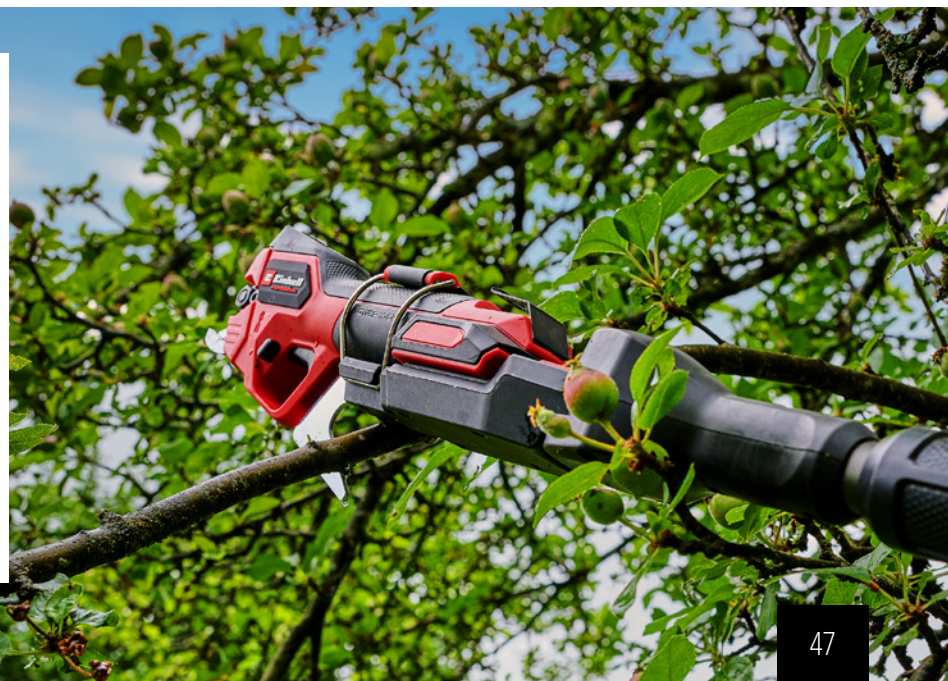

1x 18 V

Max. cuts per battery charge through round dry beech wood (ø 15 mm)

2.0 Ah	2.5 Ah	3.0 Ah	4.0 Ah	5.2 Ah	6.0 Ah	8.0 Ah
1450 pcs	1830 pcs	2175 pcs	2900 pcs	3860 pcs	4350 pcs	5800 pcs

BRUSHLESS

PROFESSIONAL CORDLESS PRUNING SHEARS GP-LS 18/35 Li Brushless