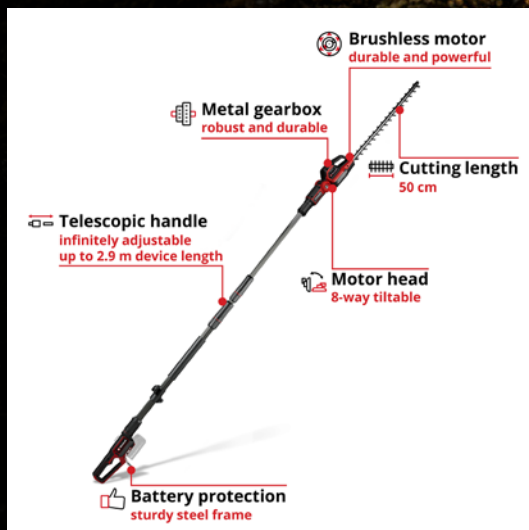

PROFESSIONAL CORDLESS TELESCOPIC HEDGE TRIMMER GP-HH 18/50 Li T Brushless

PXC battery voltage	18 V
Bar length	550 mm
Cutting length	500 mm
Spacing between teeth	25 mm
Max. working height	3.5 m
Product weight	4.2 kg (excl. battery)
Number of batteries / chargers included in the scope of delivery	0 pcs / 0 pcs
Article number	3410972

1x 18 V

Max. operating time per battery charge – hedge trimmer

2.0 Ah	2.5 Ah	3.0 Ah	4.0 Ah	5.2 Ah	6.0 Ah	8.0 Ah
20 min	25 min	30 min	40 min	52 min	60 min	80 min

Hedge Trimmers Accessories Maintenance Spray

Suitable for	Hedge trimmers, grass and shrub shears
Article number	3403099
EAN	

BRUSHLESS