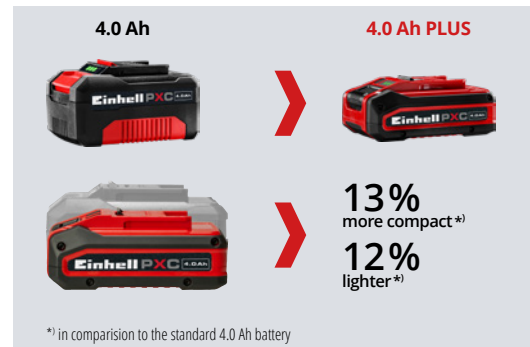

POWER X-CHANGE PLUS

By switching to the new "21700" cell format (21 mm diameter, 70.0 mm length) our latest Power X-Change batteries have acquired the best combination of power/running time and weight.

Why? Using this cell technology it is possible to achieve the same power and running time with five cells instead of the previous ten.

Benefits? The new batteries are 13% more compact and 12% lighter than their predecessors – at 100% power and running time.

Results: Light-weight all-rounders for energy-intensive applications such as in cordless chainsaws.