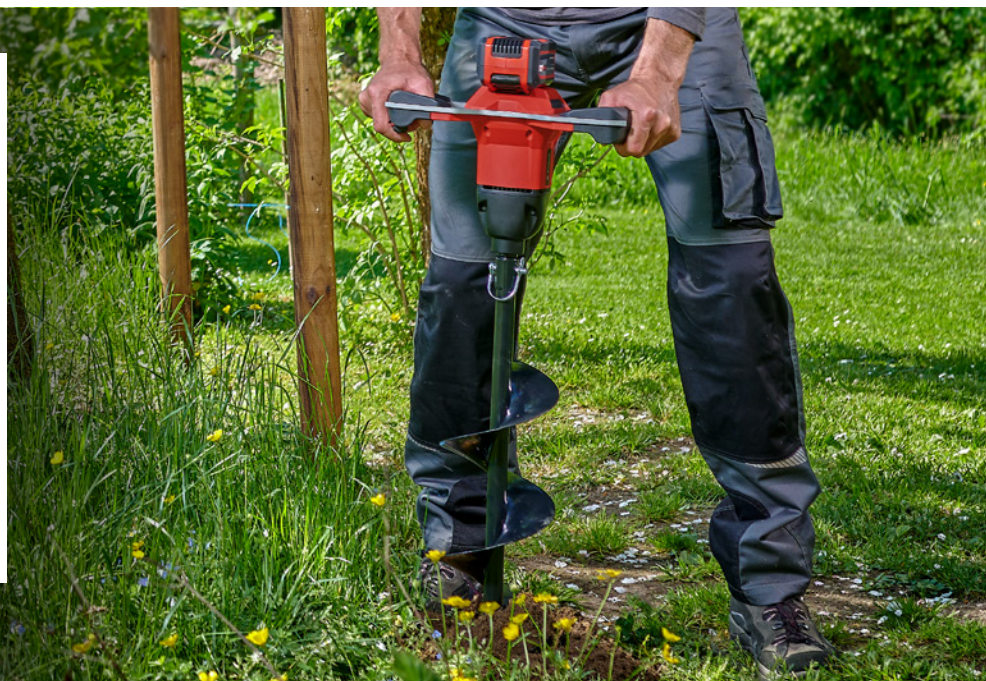

BRUSHLESS

- **Brushless motor**
  durable and powerful
- **Metal frame**
  maximum stability
- **3 modes**
  ◻ anti-clockwise
  ◻ clockwise
  ◻ in standard/HIGH power
- **Double handle**
  ergonomic working
- **Drill change**
  Tool-free