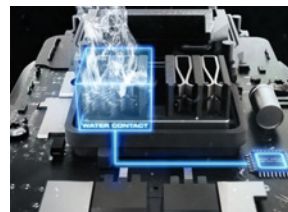

7 WATER

Protected from high pressure water spray and temporary submersion – to a maximum depth of 1 m for up to 30 minutes.

In addition to the sealed housing there is a sensor controlled safety cut out to prevent short circuiting under water.

After the contacts have been dried, the battery is ready for use again.

* Protection according to IP57 applies to the battery itself. It does not apply to tools operated with the battery.

SEALED TECHNOLOGY

Our most advanced battery system SEALED

- >>> First IP57 rechargeable battery worldwide
- >>> High Power 4 Ah Battery Pack
- >>> Water proof
- >>> Dust proof