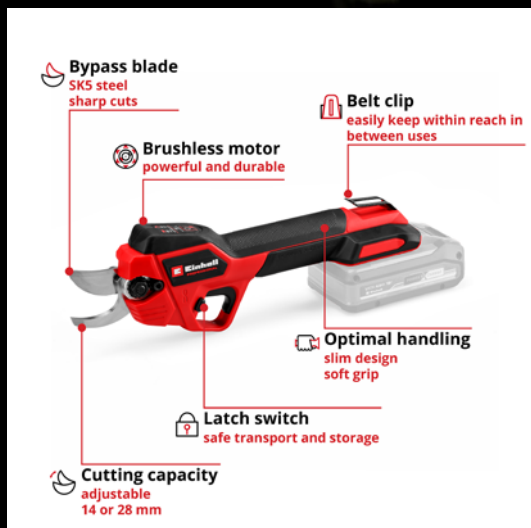

PROFESSIONAL CORDLESS PRUNING SHEARS GP-LS 18/28 Li Brushless

PXC battery voltage	18 V
Min. cutting capacity	14 mm
Max. cutting capacity	28 mm
Product weight	0.8 kg (excl. battery)
Number of batteries / chargers included in the scope of delivery	0 pcs / 0 pcs
Article number	3408320

BRUSHLESS

1x 18 V

Max. cuts per battery charge through round dry beech wood (ø 15 mm)

2.0 Ah 1450 pcs	2.5 Ah 1830 pcs	3.0 Ah 2175 pcs	4.0 Ah 2900 pcs	5.2 Ah 3860 pcs	6.0 Ah 4350 pcs	8.0 Ah 5800 pcs